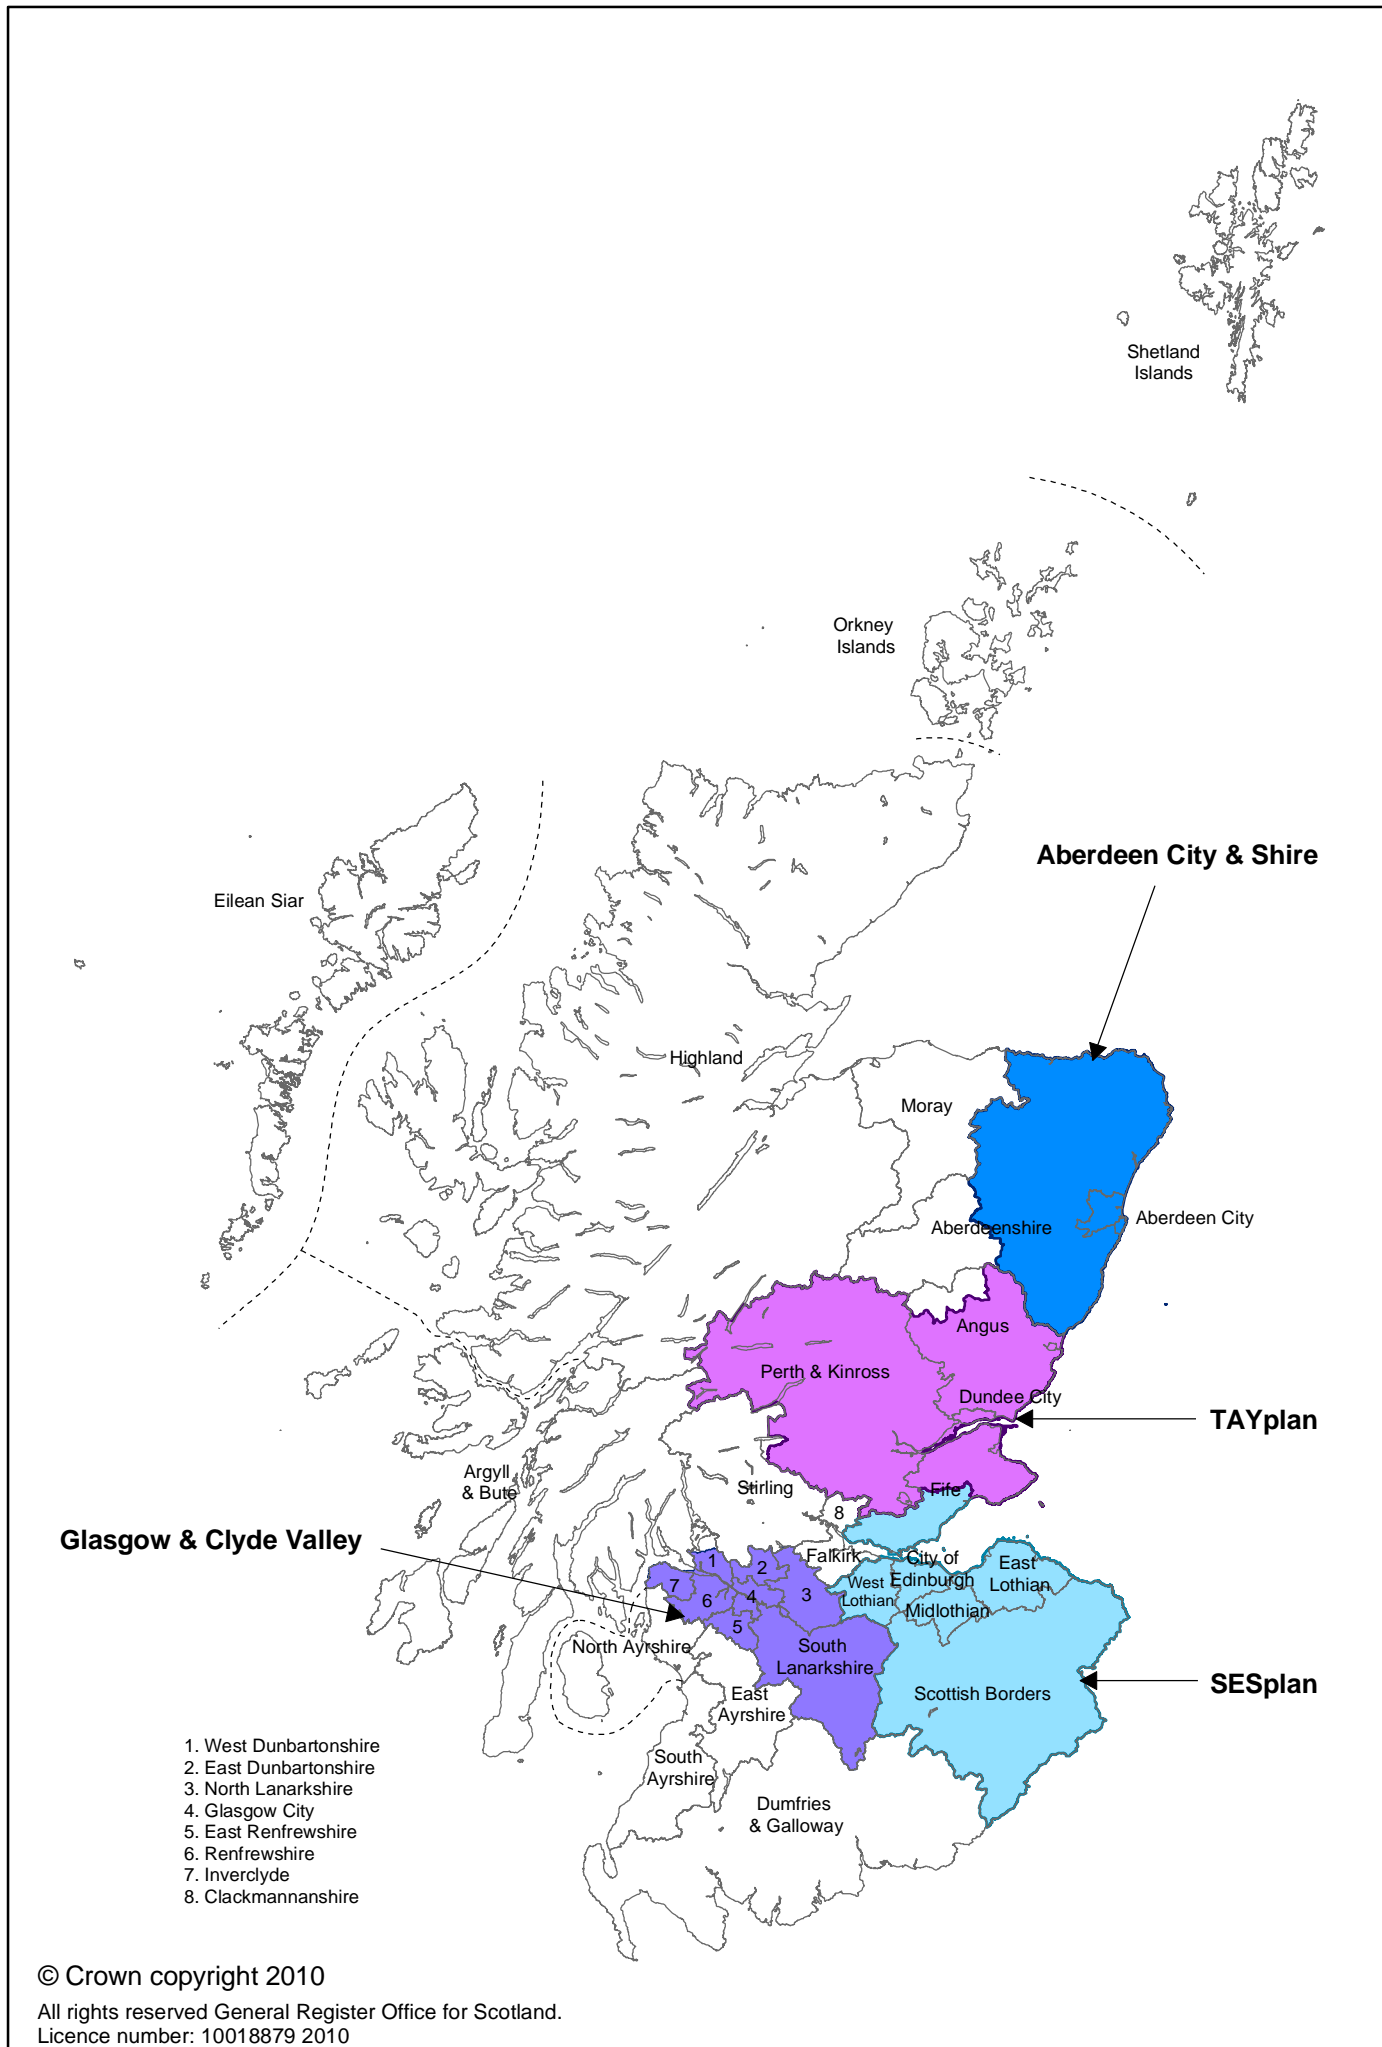

Map 2: Map of Scotland showing locations of Strategic Development Plan (SDP) areas

© Crown copyright 2010

All rights reserved General Register Office for Scotland.
Licence number: 10018879 2010