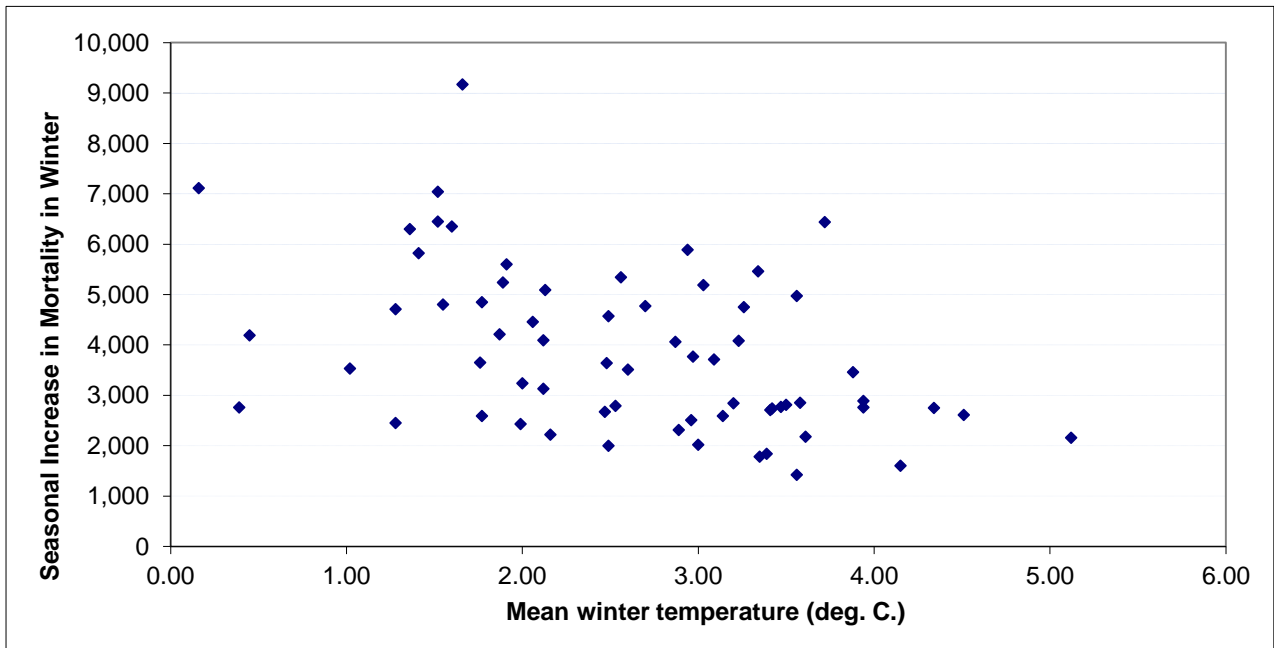

**Figure 2: Seasonal increase in mortality in the winter and mean winter temperature (deg. C.), Scotland**

**(a) winter 1951/52 to winter 2015/16**

**(b) winter 1996/97 to winter 2015/16**